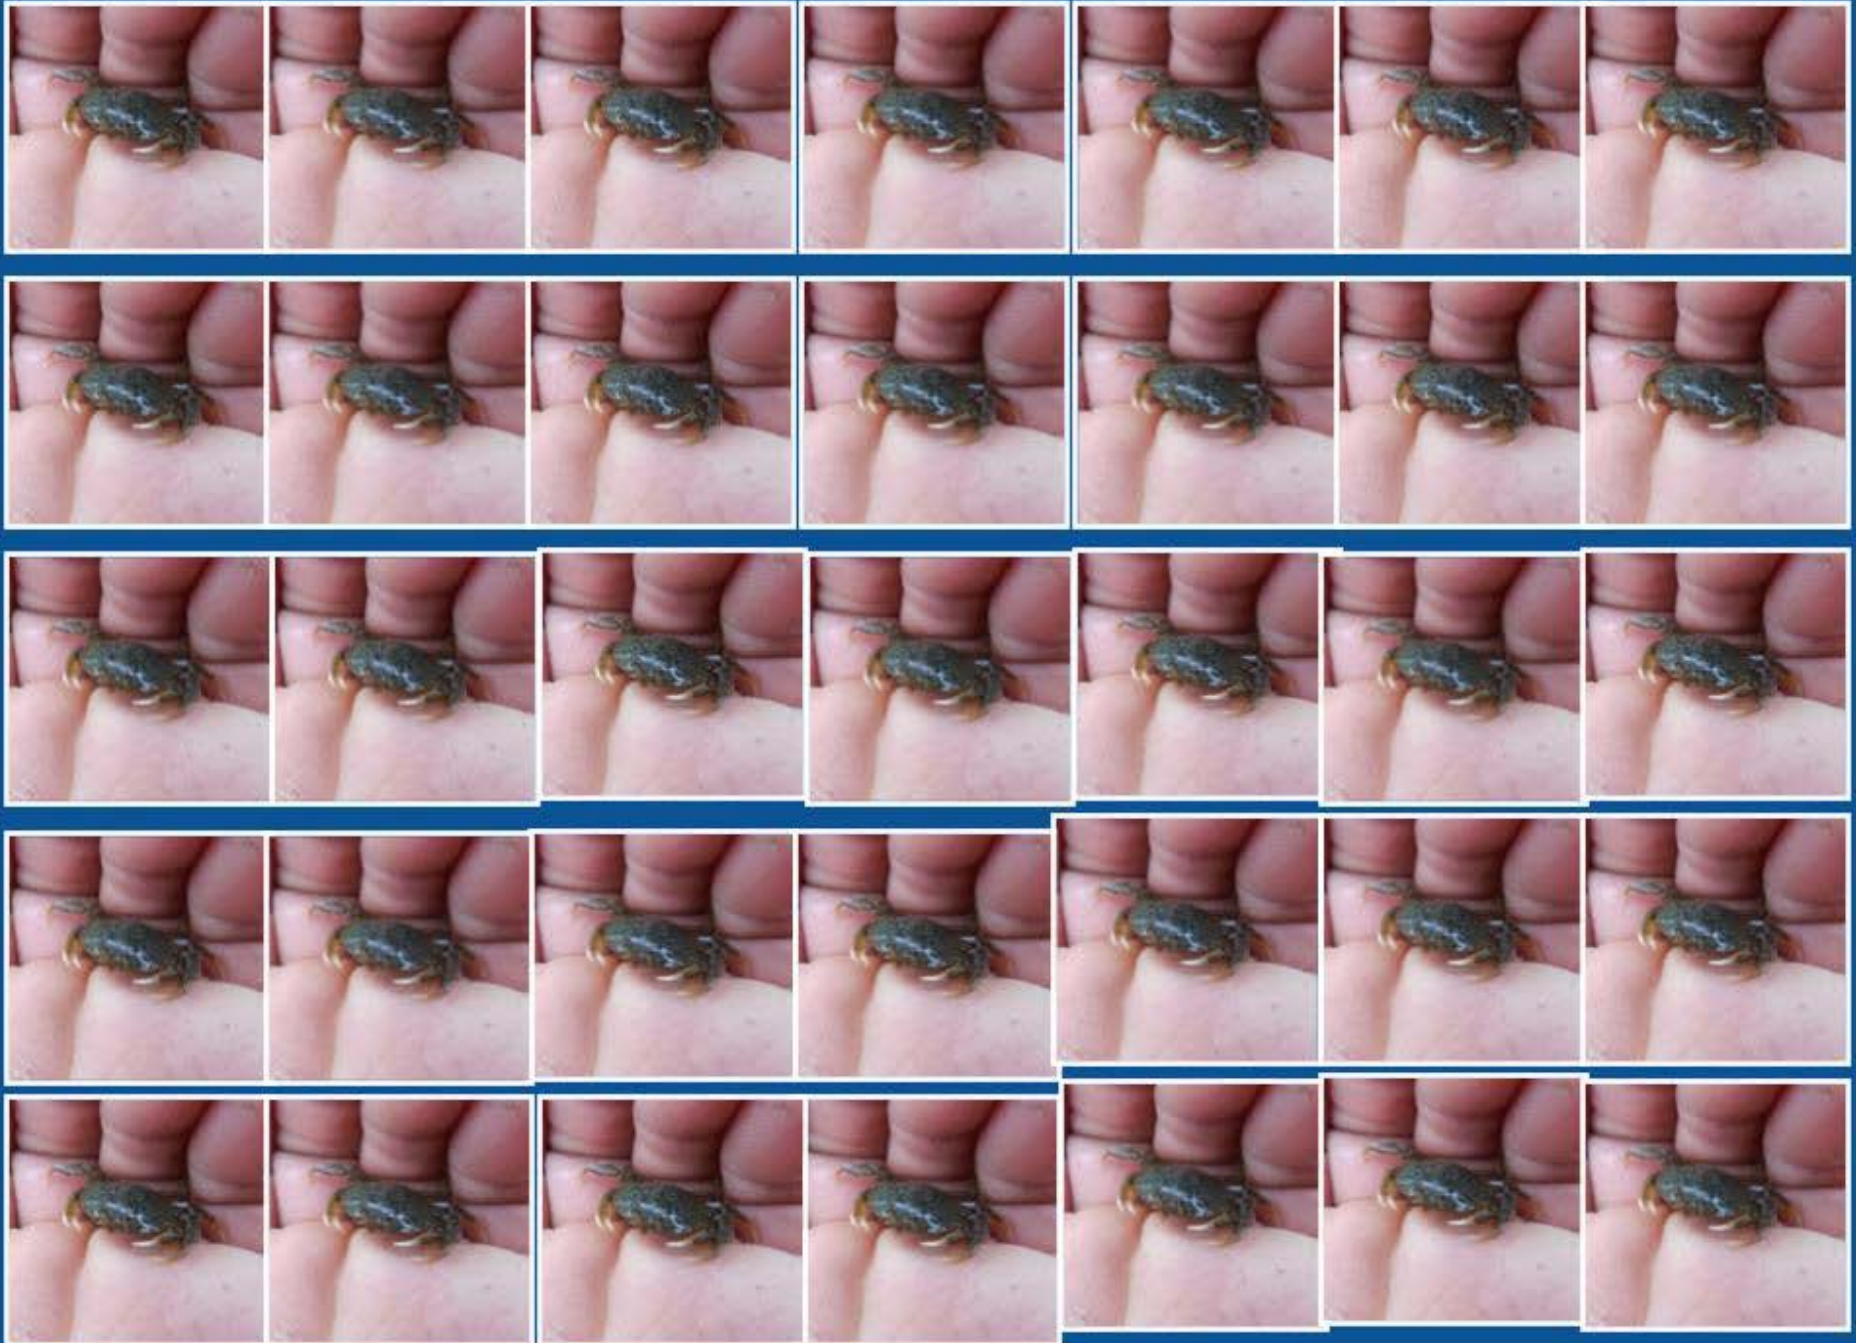

Printable CRAB POT 3

Dungeness Crab Developmental Stages Data Collection

OGDC Monterey Bay Dive Lesson
Data Collection

YELLOW side crab pots	#1	#2	#3	#4
Draw observations				
Notes (#, color, activity level)				

BLUE side crab pots	#1	#2	#3	#4
Draw observations				
Notes (#, color, activity level)				

THE COMMON CRAB OF THE PACIFIC COAST. (Male, somewhat smaller than natural size.)
Cancer magister, Dana. p. 370.